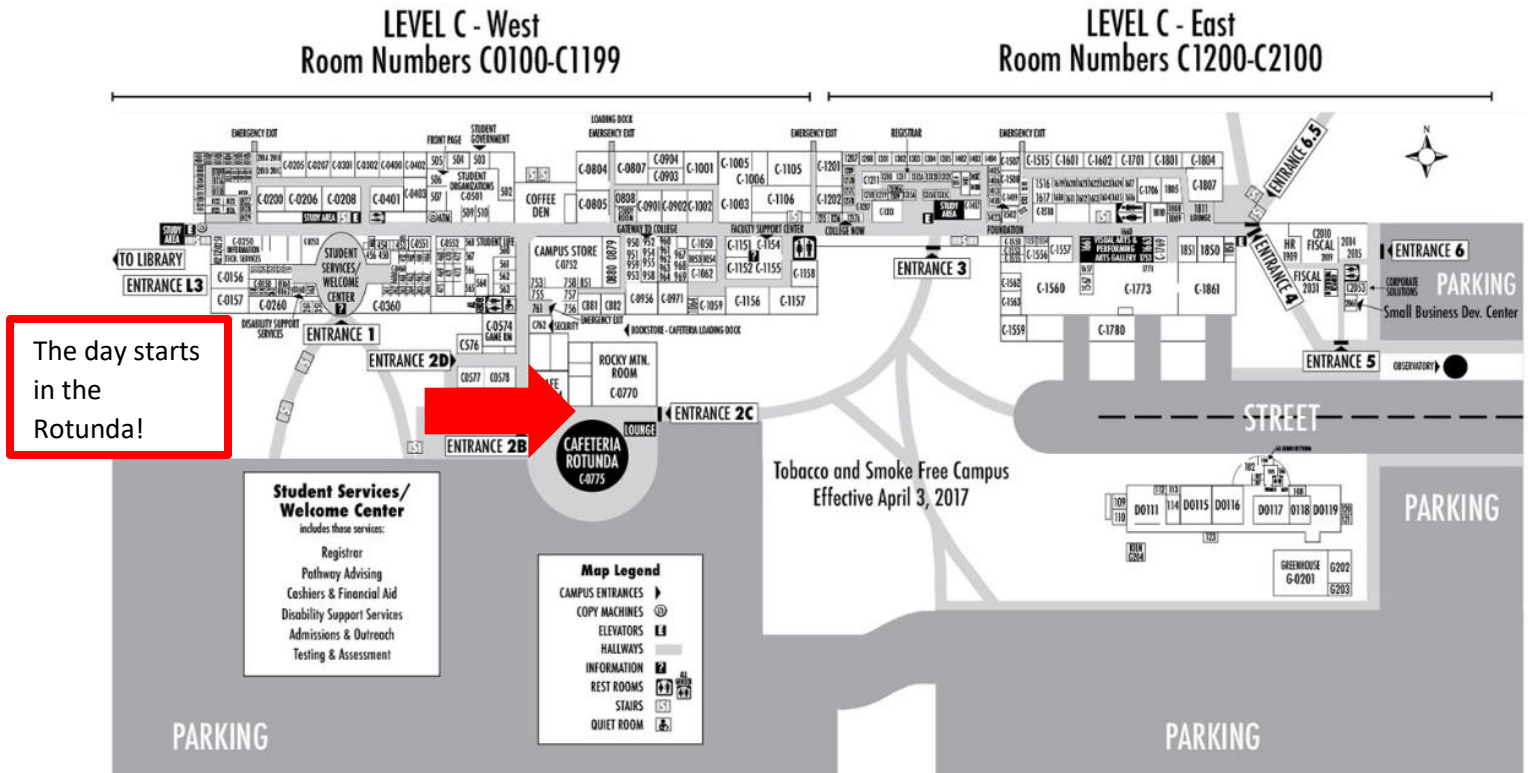

Front Range Community College- Westminster Campus 3645 West 112<sup>th</sup> Ave.  
Westminster CO. 80031

Finding Your Way Around Level C West:

- Parking is available in front of the building, off of 112<sup>th</sup> Ave.
- This part of level C has 5 entrances, entrance 1, 2A, 2B, 2C, and 2D, all located in the front (the south side) of the building.
- Entrances 1, 2A and 2C are handicap accessible.
- Entrance 1 leads to the Student Services/Welcome Center and includes these services: Registrar, Pathway Advising, Cashiers & Financial Aid, Disability Support Services, Admissions & Outreach, and Testing & Assessment.
- Entrances 2A, 2B, 2C and 2D lead to the Cafeteria Rotunda, the Café, The Rocky Mountain Room, and the Study Area, Game Room, and Campus Security.
- Use Entrance 1 to access classrooms C-0200 through C-0403, as well as the Student Life, Information Technology Services, Faculty Offices, and Student Organizations areas.
- Adjacent to the Student life area is the Coffee Den and Campus store and a Hallway leading to Classrooms C-0800 through C-1199, as well as the Gateway to College area and the Faculty Support Center.
- There are restrooms located next to room C-0401, by the Game Room, and by the Faculty Support Center.
- There are elevators directly across from the Student Services area, and by the Faculty Offices.
- Two emergency exits are located in the back, and a third emergency exit located directly across from the Game Room.